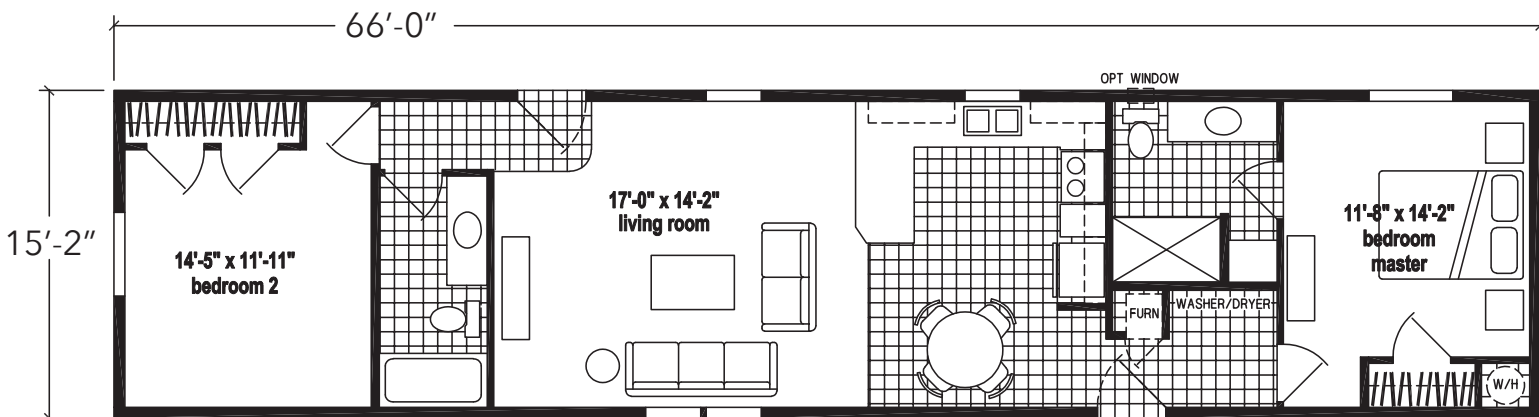

TWIN LAKES

The Lakeside

Singlewide Home by Skyline

~~original price~~
~~\$135,500~~

only \$79,995 +tax

2 Bedroom, 2 Bath, 1003.2 sq ft, 66' x 15'2", Lot 315 Ashwood

New Carport and Shed

1 Year Free Rent Credit

In lieu of promotion, discount may be taken off the price of the home.

Secure yours NOW with a \$5,000 fully refundable deposit!

E400AZ/6616 (1,001 SQ. FT) 3BEDROOM - 2BATHS Features:

- Plumbed for washer & dryer (not included)
- Step-in shower in master bath
- 25 year 3-tab shingles
- Smoke detector
- Full Drywall
- Stainless steel appliance package including dishwasher & microwave