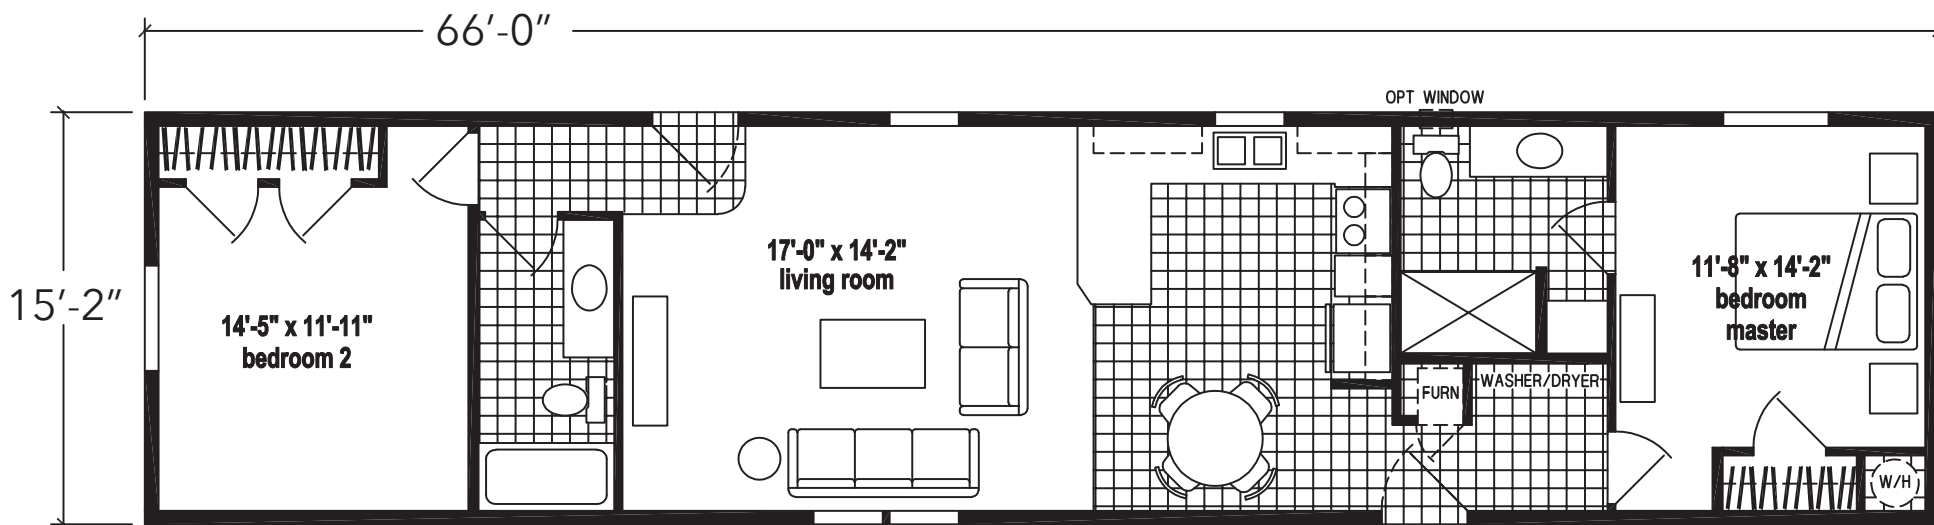

The Lakeside

2 bedroom | 2 bath | 1003.2sq ft | 66' x 15'2"
by Skyline

E400AZ/6616 (1,001 SQ. FT) 3BEDROOM - 2BATHS