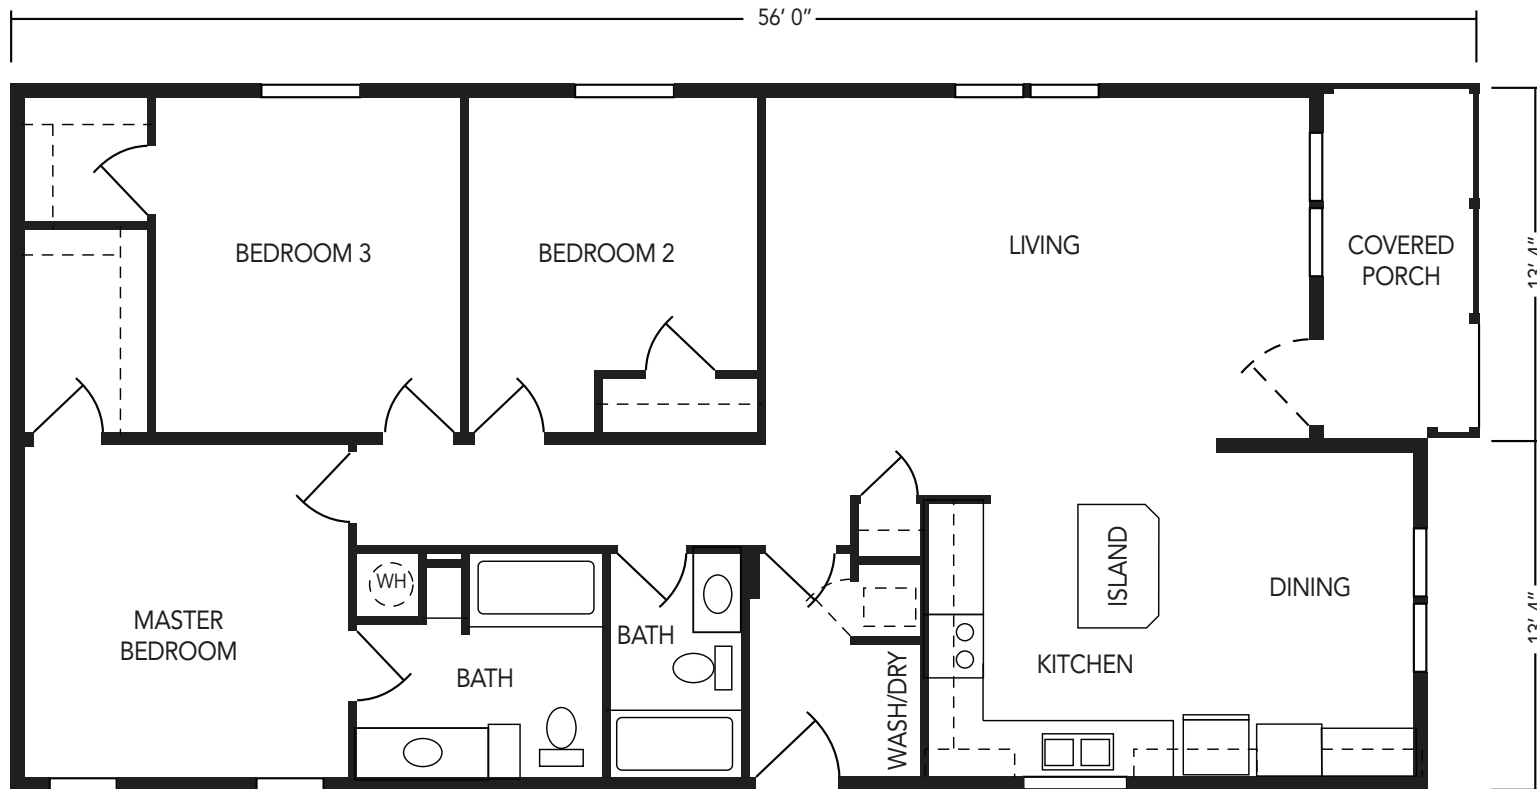

# The Lakeshore

3 bedroom | 2 bath | 1498sq ft | 56' x 26'8"  
by Skyline

[twinlakehomescommunity.com](http://twinlakehomescommunity.com)

440-323-9900

42660 Albrecht Rd. • Elyria, Ohio 44035