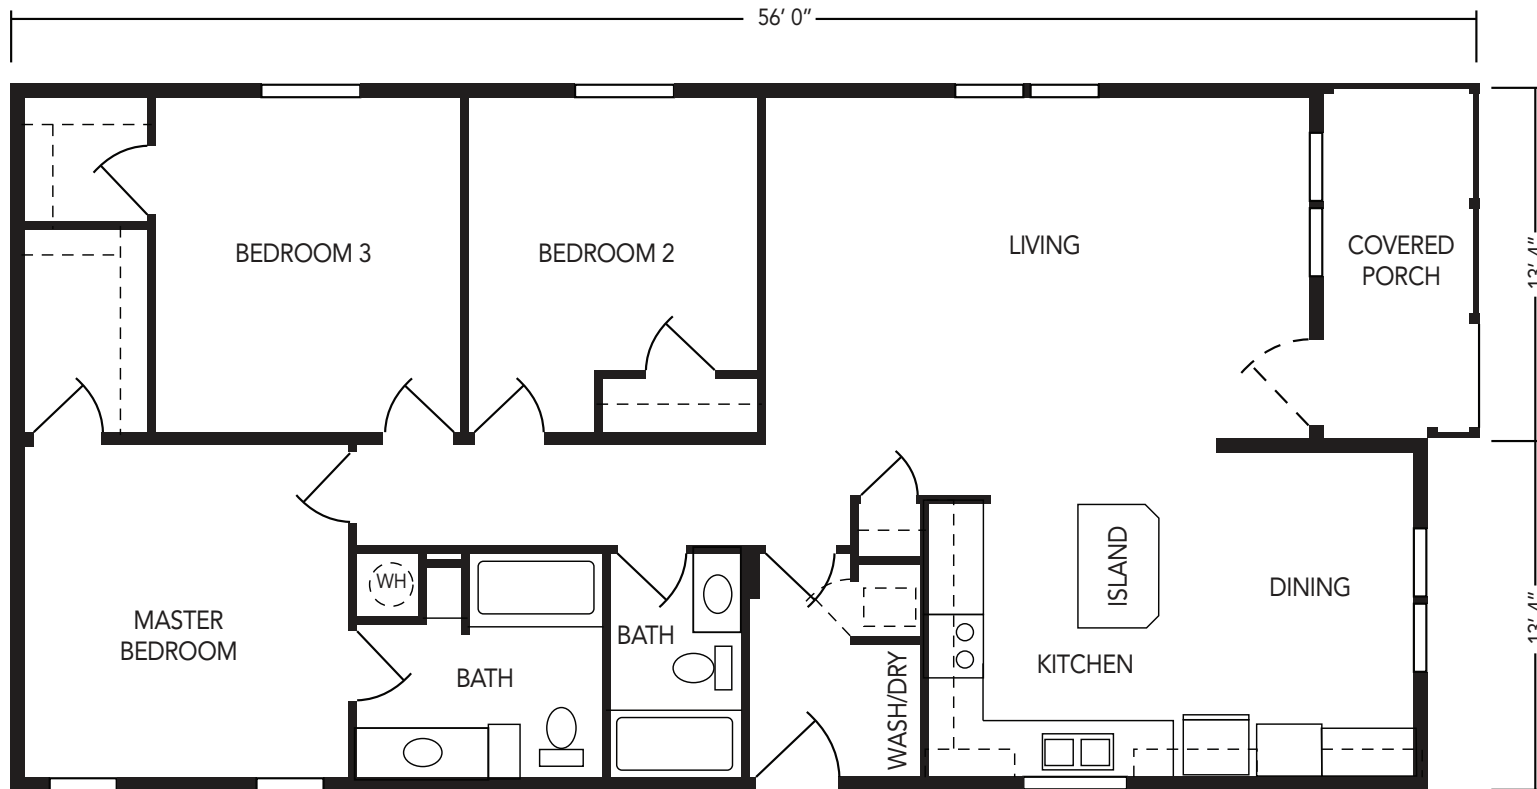

TWIN LAKES

The Lakeshore

3 bedroom | 2 bath | 1498sq ft | 56' x 26'8"
by Skyline

twinlakehomescommunity.com

440-323-9900

42660 Albrecht Rd. • Elyria, Ohio 44035