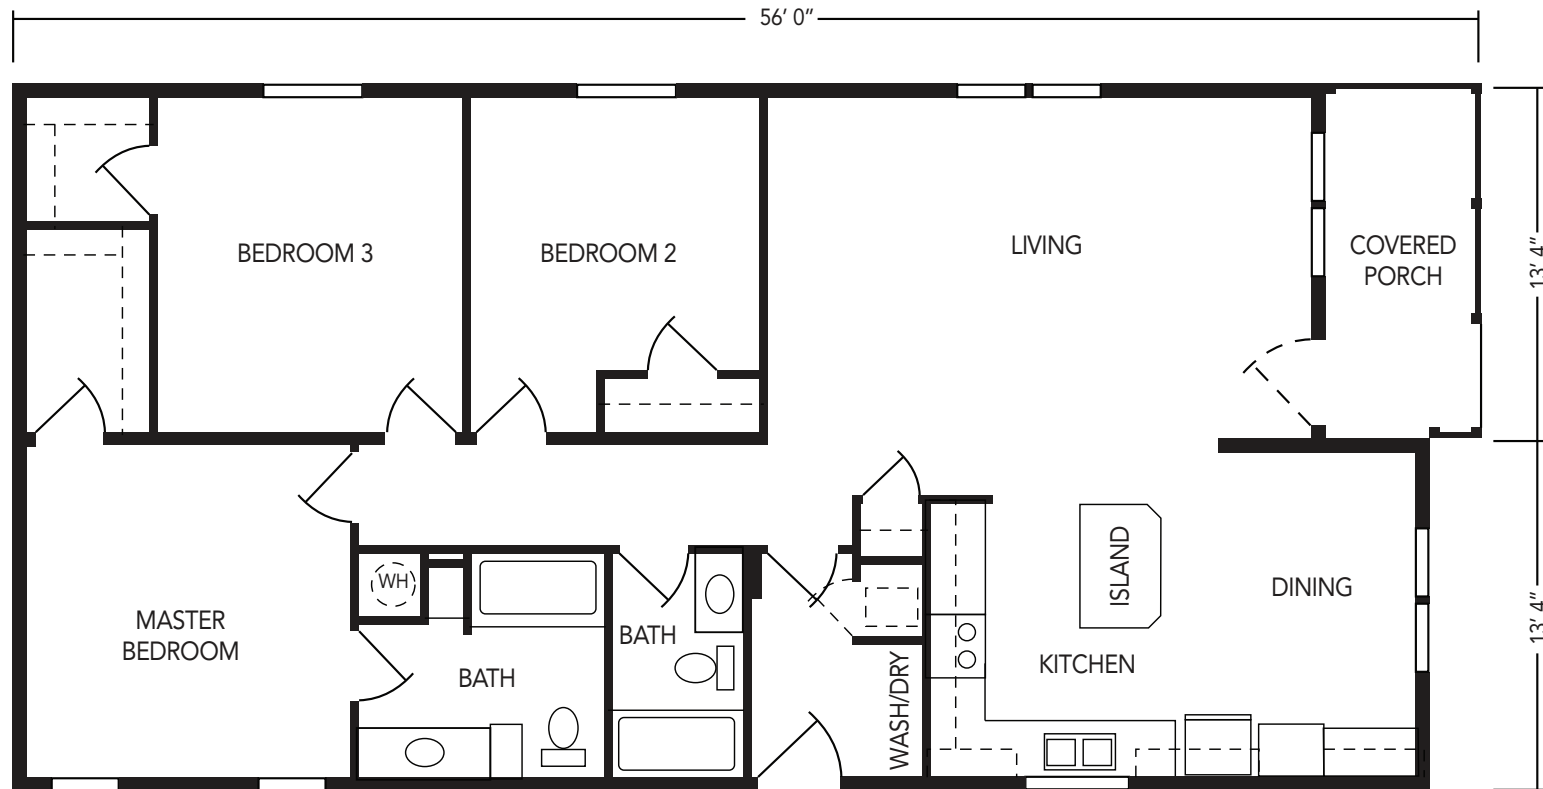

# The Lakeshore

3 bedroom | 2 bath | 1498sq ft | 56' x 26'8"  
by Skyline

[twinlakehomescommunity.com](http://twinlakehomescommunity.com)

440-323-9900

42660 Albrecht Rd. • Elyria, Ohio 44035