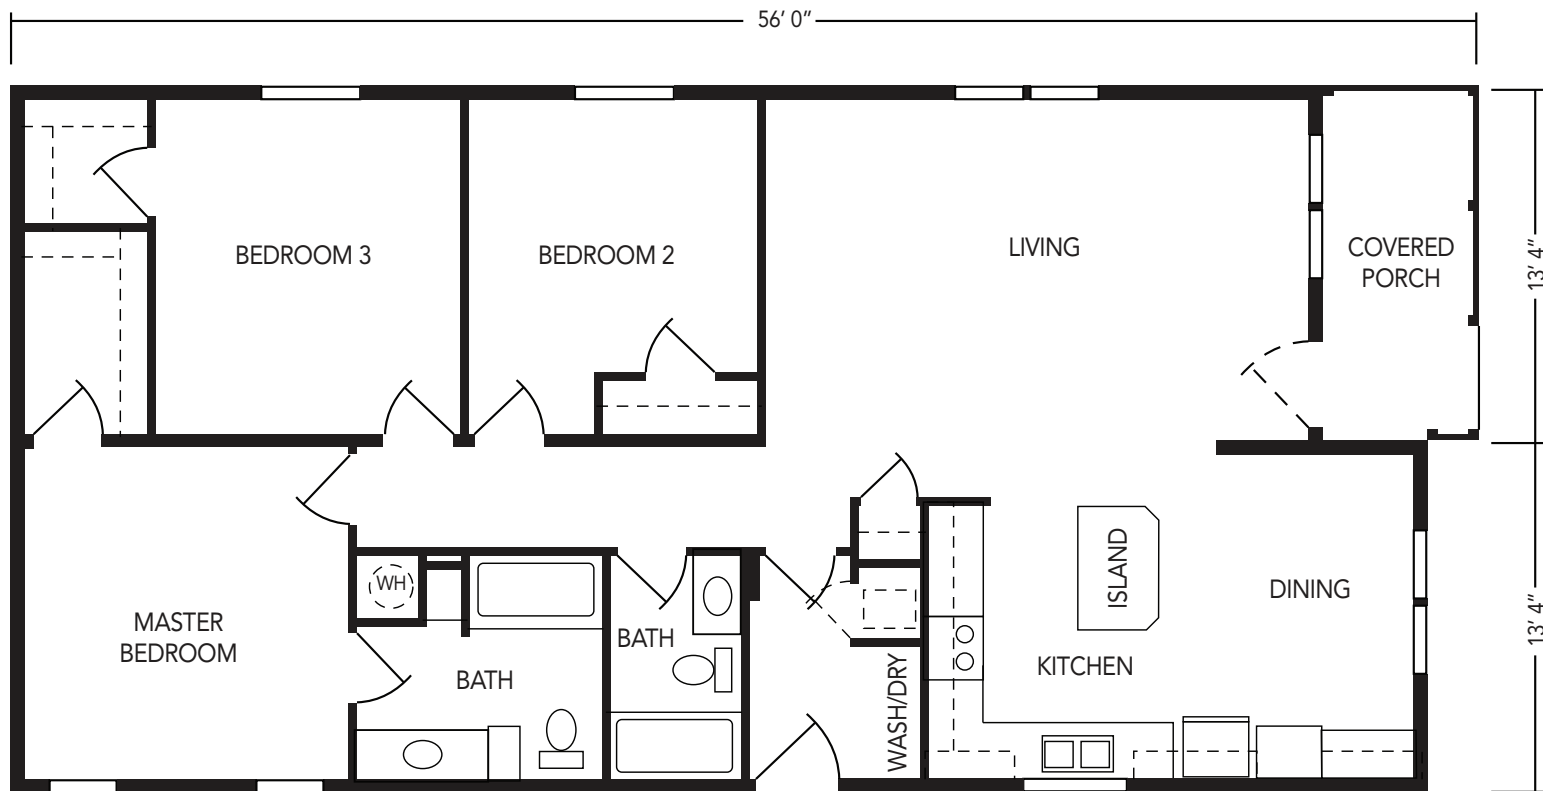

# The Lakeshore

3 bedroom | 2 bath | 1498sq ft | 56' x 26'8"  
by Skyline

[twinlakehomescommunity.com](http://twinlakehomescommunity.com)

440-323-9900

42660 Albrecht Rd. • Elyria, Ohio 44035