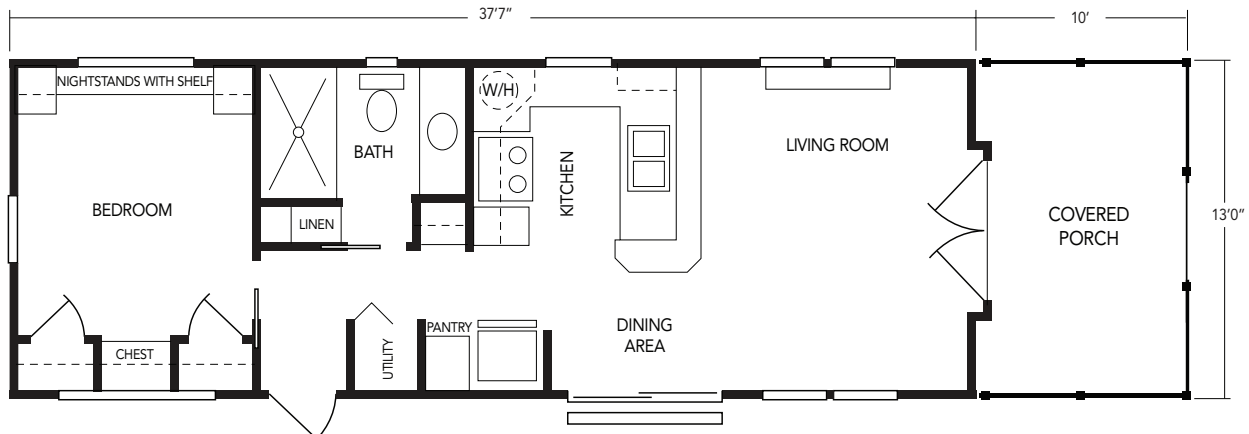

The Ellenton
Lot # 8

New Homes by Chariot Eagle

~~original price \$135,000~~ **only \$83,495** +tax
1 Bedroom, 1 Bath, 489sq ft, 37'7" x 13', Plus Porch

Price Includes:

- Front Porch • Carport • A/C & Heat • Steps

- Features:**
- Wind Zone 3
 - 100 Amp Service
 - Kitchen Appliances
 - Smoke Detector
 - Architectural Shingles
 - 20 Gallon Water Tank
 - LED Lighting
 - Sliding Patio Doors

Secure yours NOW with a \$5,000 fully refundable deposit!

Some restrictions may apply
Offer subject to change without notice
Design may vary depending on selection
Model – 360HB13381B