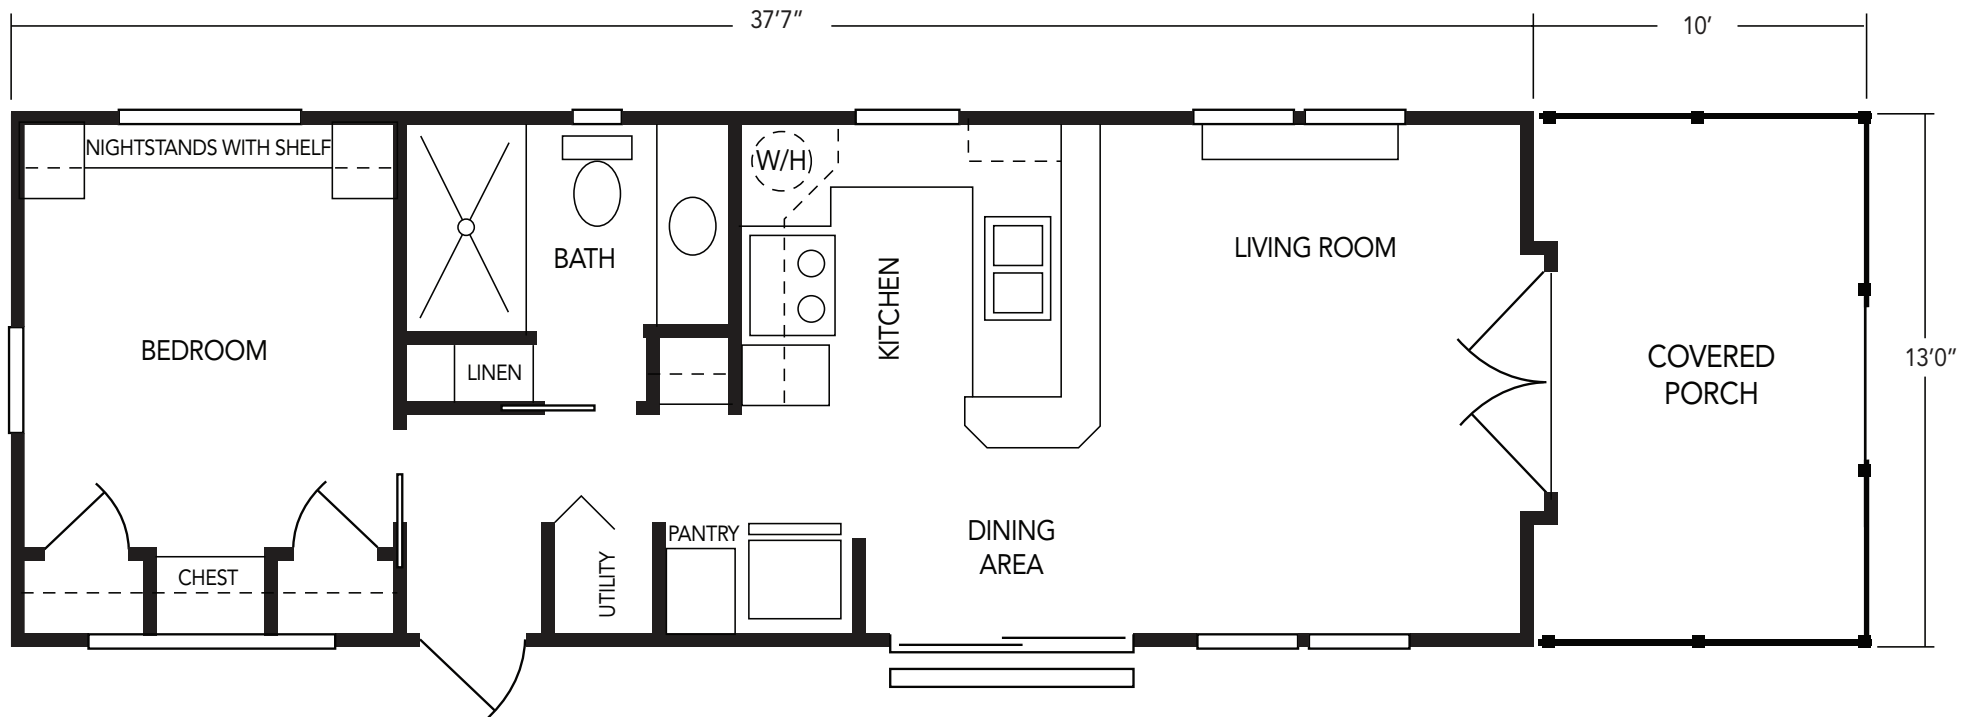

# The Ellenton Lot # 8

1 bedroom | 1 bath | 489sq ft | 37'7" x 13'  
by Chariot Eagle

Model - 360HB13381B