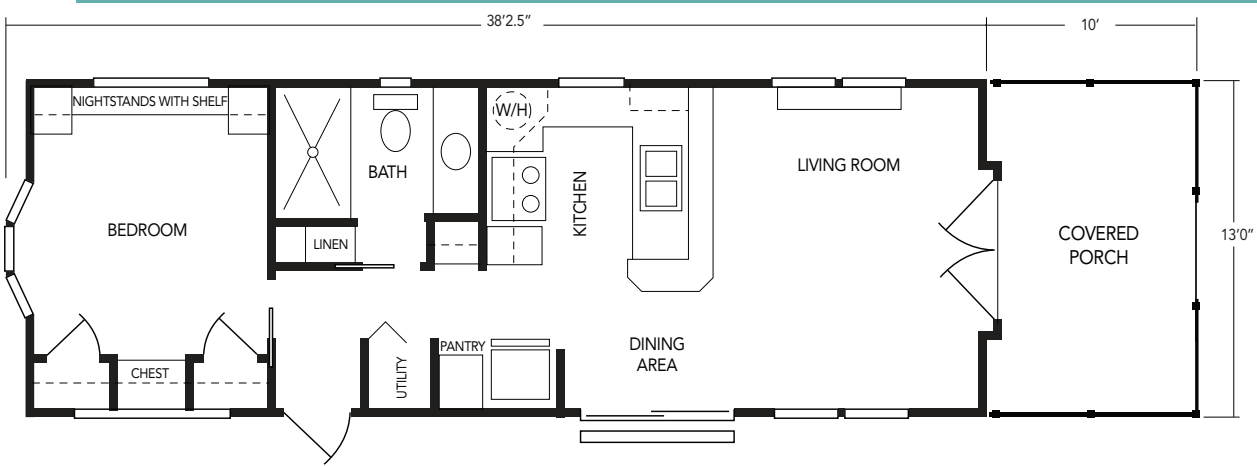

**The Ellenton**  
Lot # 1A

**New Homes by Chariot Eagle**

~~original price \$135,000~~ **only \$83,495** +tax  
1 Bedroom, 1 Bath, 495.5sq ft, 38'2" x 13', Plus Porch

Price Includes:

- Front Porch • Carport • A/C & Heat • Steps

- Features:**
- Wind Zone 3
  - 100 Amp Service
  - Kitchen Appliances
  - Smoke Detector
  - Architectural Shingles
  - 20 Gallon Water Tank
  - LED Lighting
  - Sliding Patio Doors

**Secure yours NOW with a \$5,000 fully refundable deposit!**

Some restrictions may apply  
Offer subject to change without notice  
Design may vary depending on selection  
Model – 360HB13381B