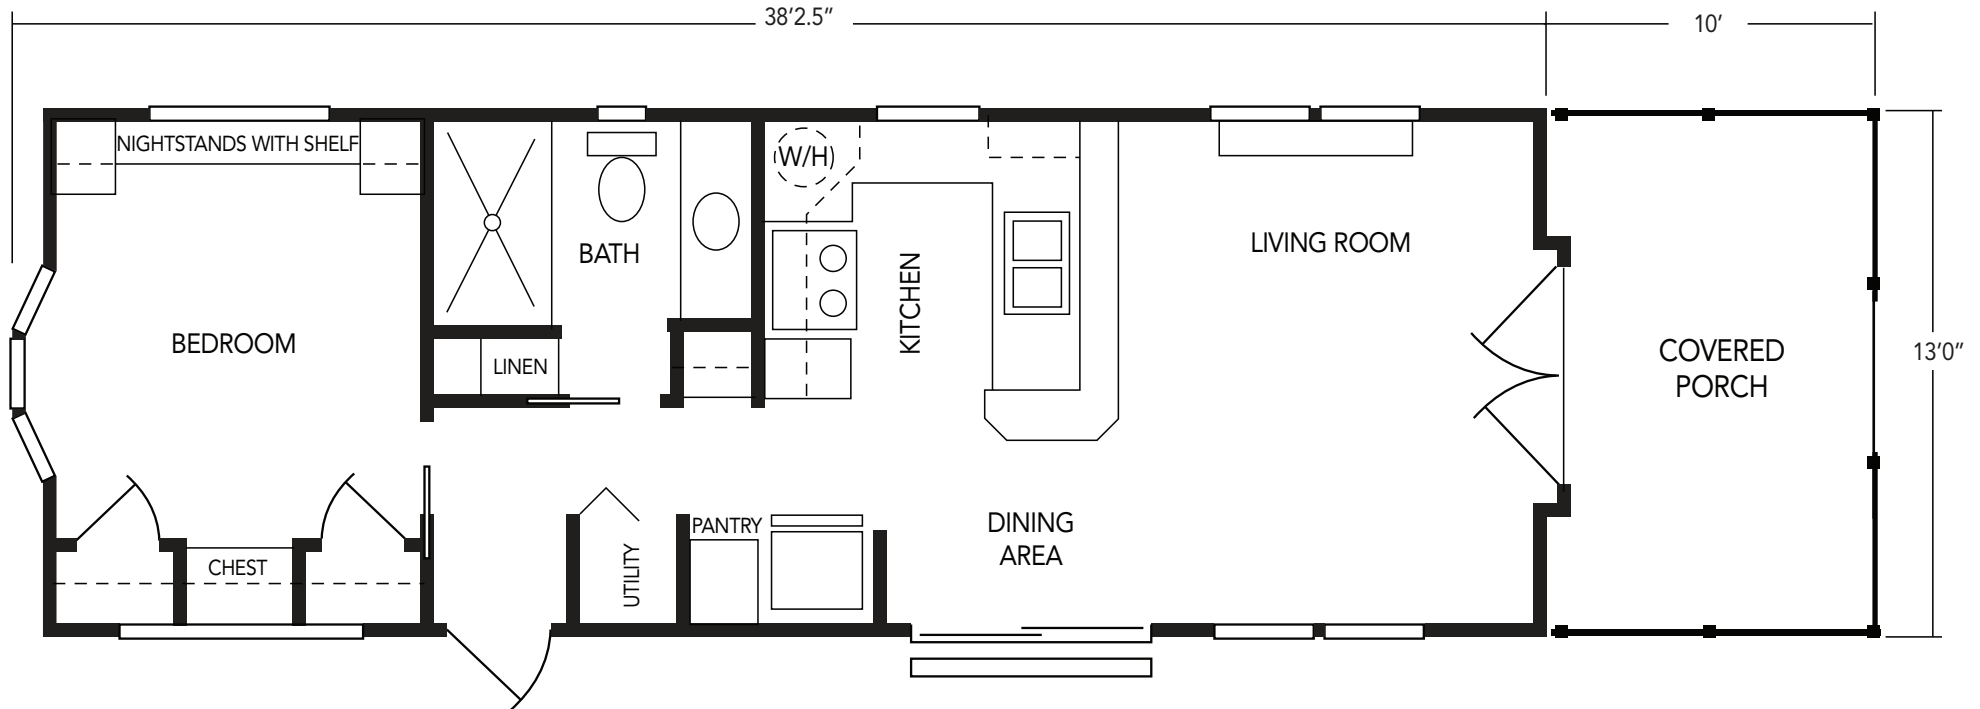

# The Ellenton Lot #1A

1 bedroom | 1 bath | 495.6sq ft | 38'2" x 13'  
by Chariot Eagle

Model – 360HB13381B