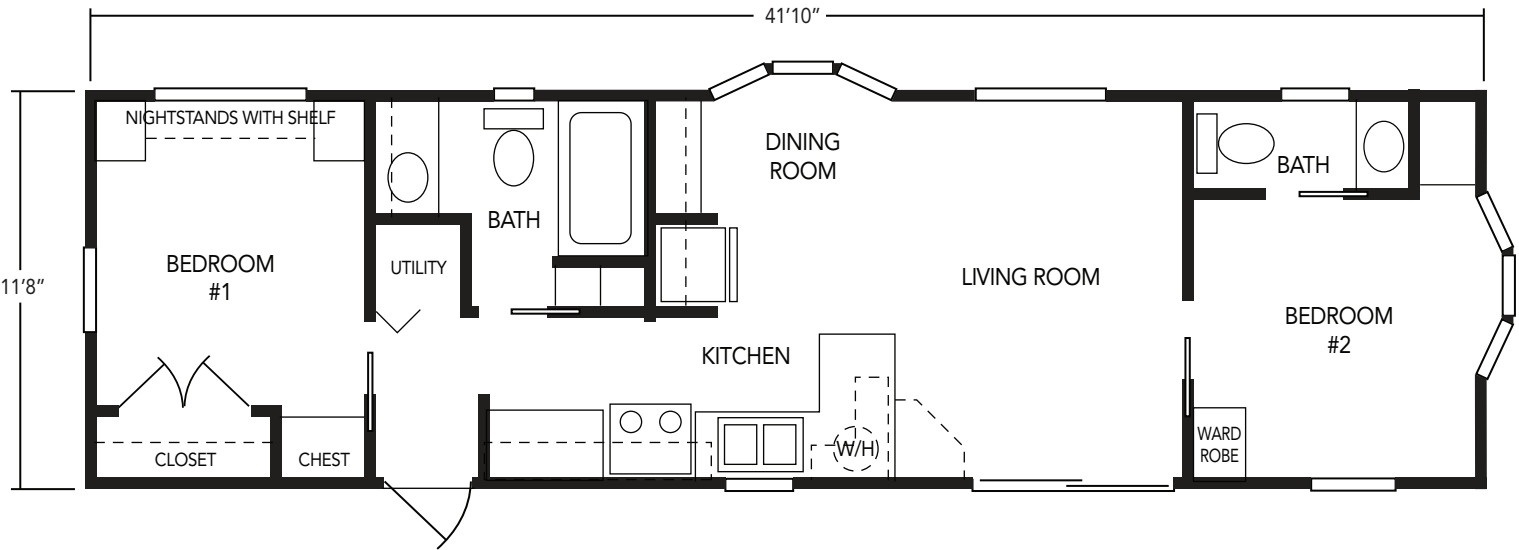

The Bradenton
Lot #s 13, 27, 33, 34

New Homes by Chariot Eagle

~~original price~~
~~\$96,995~~

only \$73,495^{+tax}

2 bedroom, 1½ bath, 492sq ft, 41'10" x 11'8"

Price Includes:

A/C & Heat & Steps

- Features:**
- Wind Zone 3
 - 100 Amp Service
 - Kitchen Appliances
 - Smoke Detector
 - Architectural Shingles
 - 20 Gallon Water Tank
 - LED Lighting

Secure yours NOW with a \$5,000 fully refundable deposit!

Some restrictions may apply
Offer subject to change without notice
Design may vary depending on selection
Model – 360HK12422A