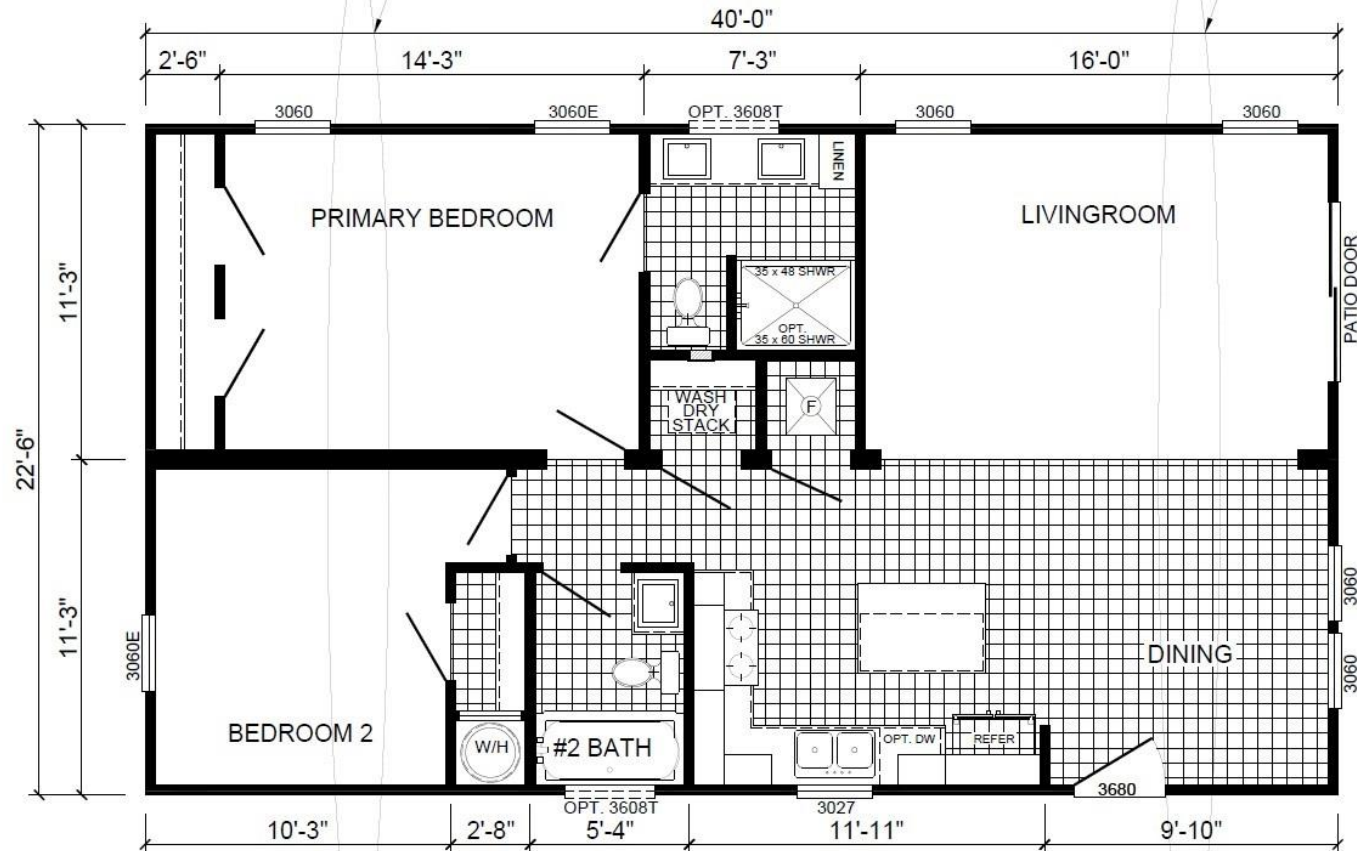

# The Spring Hill 6956

2 bedroom | 2 bath | 864 sq ft | 24 x 36

Lot # 6956

Model # 2436456- CHM

[SouthwayVilla.com](http://SouthwayVilla.com) | (352) 796-6360

An Active 55+ Community at 7070 Daffodil Dr. | Brooksville, FL 34601