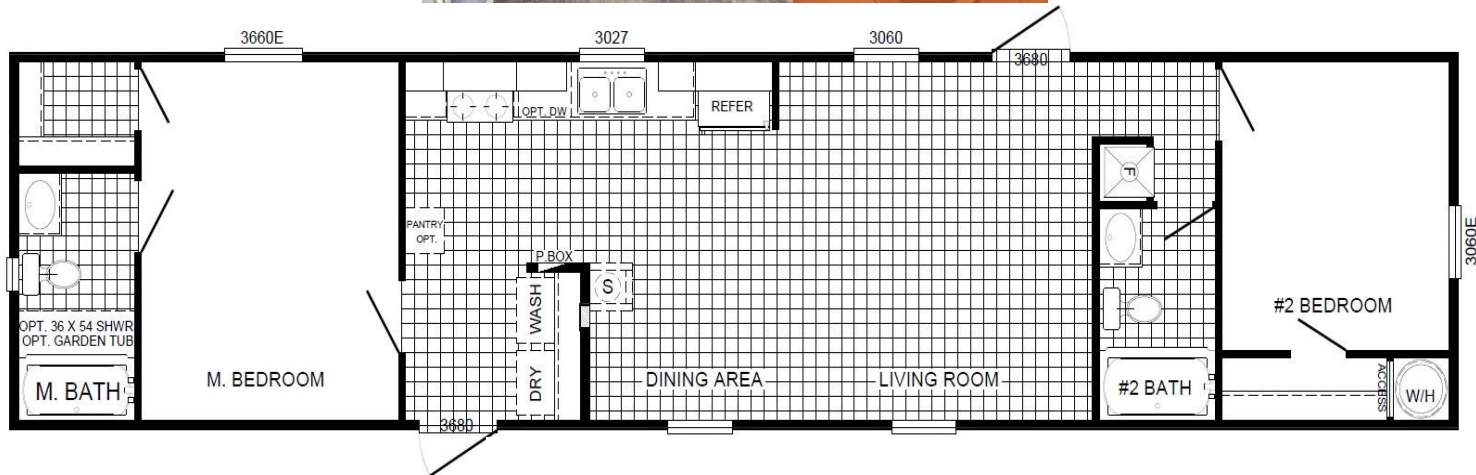

The New Port

2 bedroom | 2 bath | 784 sq ft | 14 x 56

Lot #'s 6931, 19473, 7243, 19476, 7248

Photo is a rendering from builder and may vary depending on plan selected | Model # 1456073-LGX Legend Express