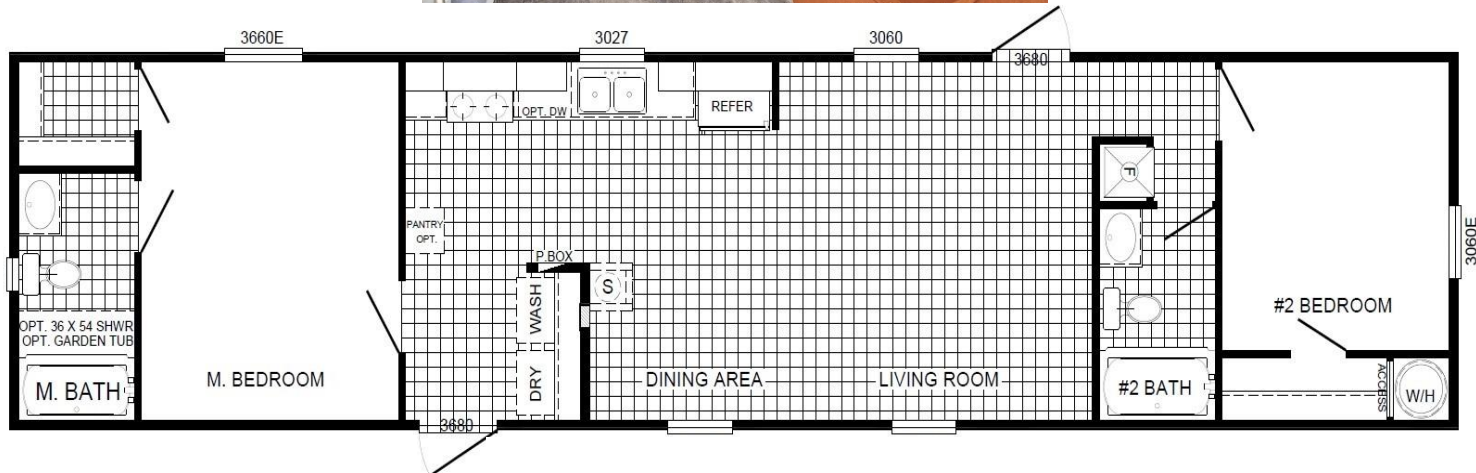

The New Port 7290

2 bedroom | 2 bath | 784 sq ft | 14 x 56

Lot # 7290

Photo is a rendering from builder and may vary depending on plan selected | Model # 1456073-LGX Legend Express

SouthwayVilla.com | (352) 796-6360