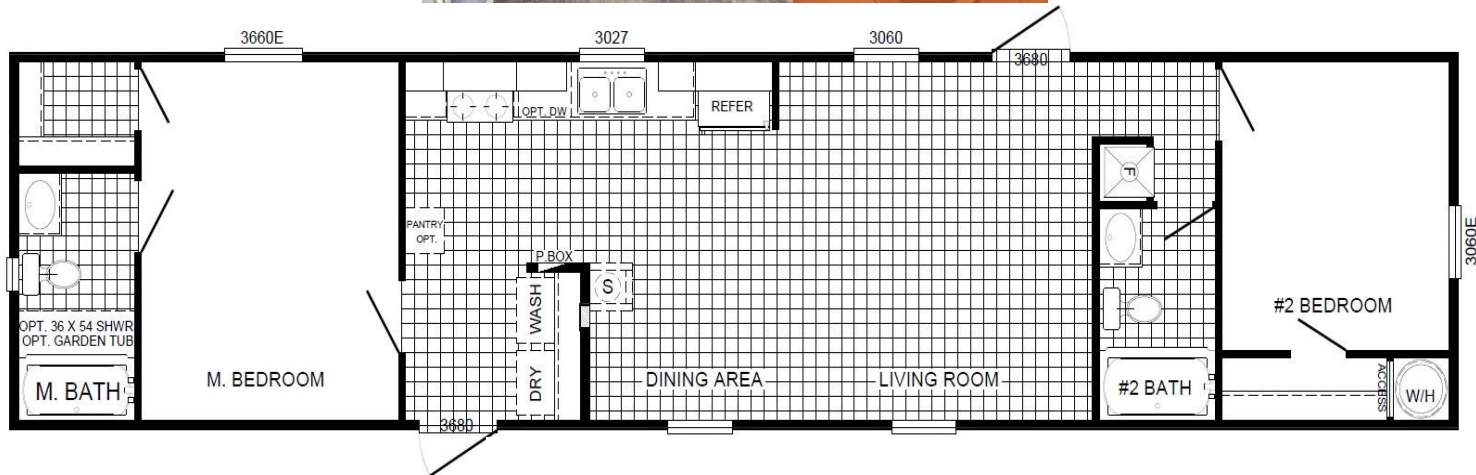

The New Port 7270

2 bedroom | 2 bath | 784 sq ft | 14 x 56

Lot # 7270

Photo is a rendering from builder and may vary depending on plan selected | Model # 1456073-LGX Legend Express

SouthwayVilla.com | (352) 796-6360