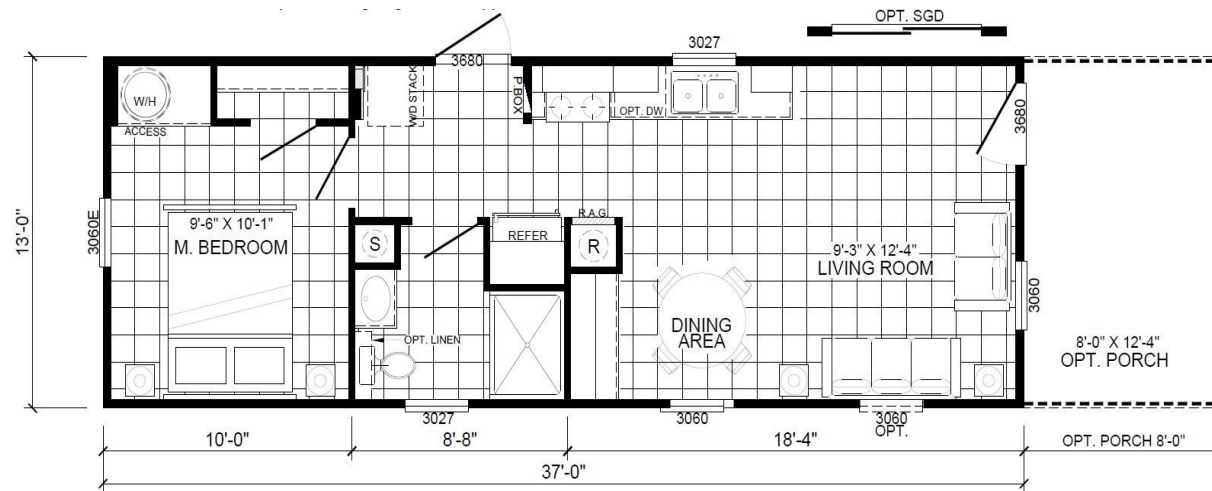

The Brooksville

1 bedroom | 1 bath | 518 sq ft | 14 x 37

Lot # 6974

Photo is a rendering from builder and may vary depending on plan selected | Model # 1437415-LGX

SouthwayVilla.com | (352) 796-6360

An Active 55+ Community at 7070 Daffodil Dr. | Brooksville, FL 34601