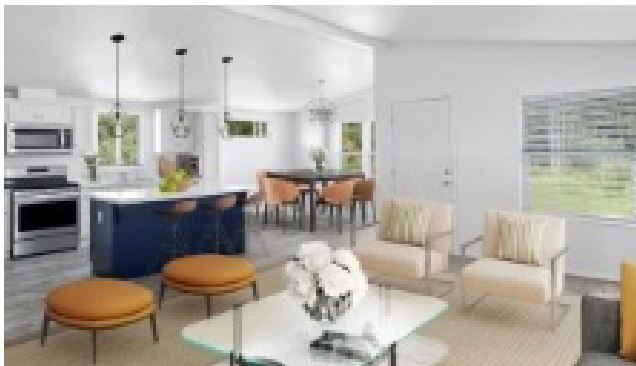

WESTWOOD
MODEL

New Homes by Skyline

only \$129,995 +tax & fees

3 Bedroom, 2 Bath, 1/2 porch, 1608 sq ft

Price Includes: Set-up • A/C & Heat • Carport • Skirting • Driveway

Limited lots remain.
Secure yours NOW with a
\$5,000 fully refundable deposit!