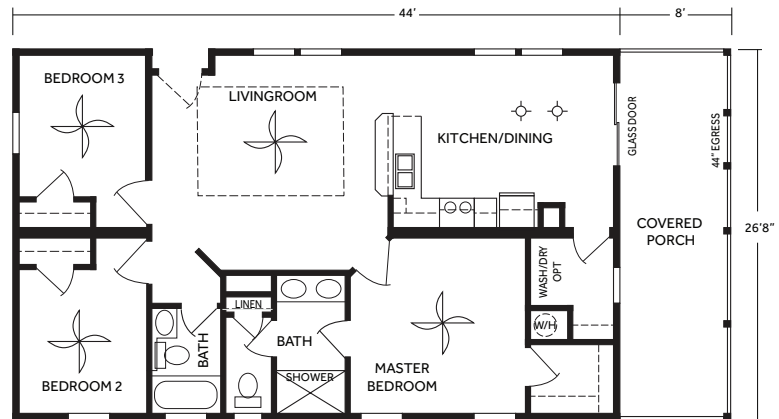

Skyline Homes

Floridian - Model #5029A

original price
~~\$199,000~~

Full Porch Model only **\$135,995** +tax

original price
~~\$194,000~~

1/2 Porch Model only **\$129,995** +tax

3 Bedroom, 2 Bath, Porch, 1179 sq ft

Price Includes: Set-up • A/C & Heat • Carport • Skirting • Driveway • Storage Shed

Included Features Plan #5029A:

- 3 Bedrooms
- 2 Baths
- Storage Shed
- 102" Flat Ceilings
- Central A/C & Heat
- LED Interior Lights
- Carport
- Garbage Disposal
- Driveway
- Steps & Railings
- Pre-Plumbed for Washer & Dryer
- Drywall
- Stainless Steel Appliances
- Dishwasher
- Enclosed Shower in master Bathroom
- Smoke Detectors
- Porch
- 12 Month Limited Warranty