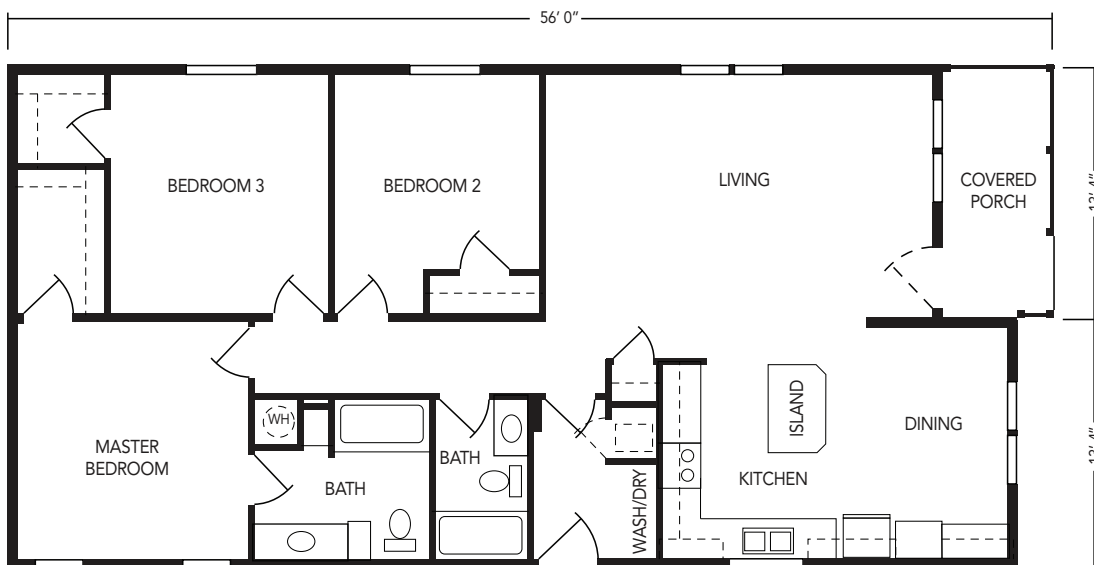

TWIN LAKES

The Lakeshore

Doublewide Home by Skyline

~~original price~~
~~\$161,500~~

only **\$114,995** +tax

3 Bedroom, 2 Bath, 1498 sq ft, 56' x 26'8"
Lots 217, 370, 375, 382, 390, 407, 414 Pin Oak Circle

New Carport and Shed

1 Year Free Rent Credit

In lieu of promotion, discount may be taken off the price of the home.

Secure yours NOW with a \$5,000 fully refundable deposit!

- Features:**
- Plumbed for washer & dryer
 - Step-in shower in master bath
 - 30 year shingles
 - Smoke detector
 - Full Drywall
 - Stainless steel appliance package including dishwasher & microwave